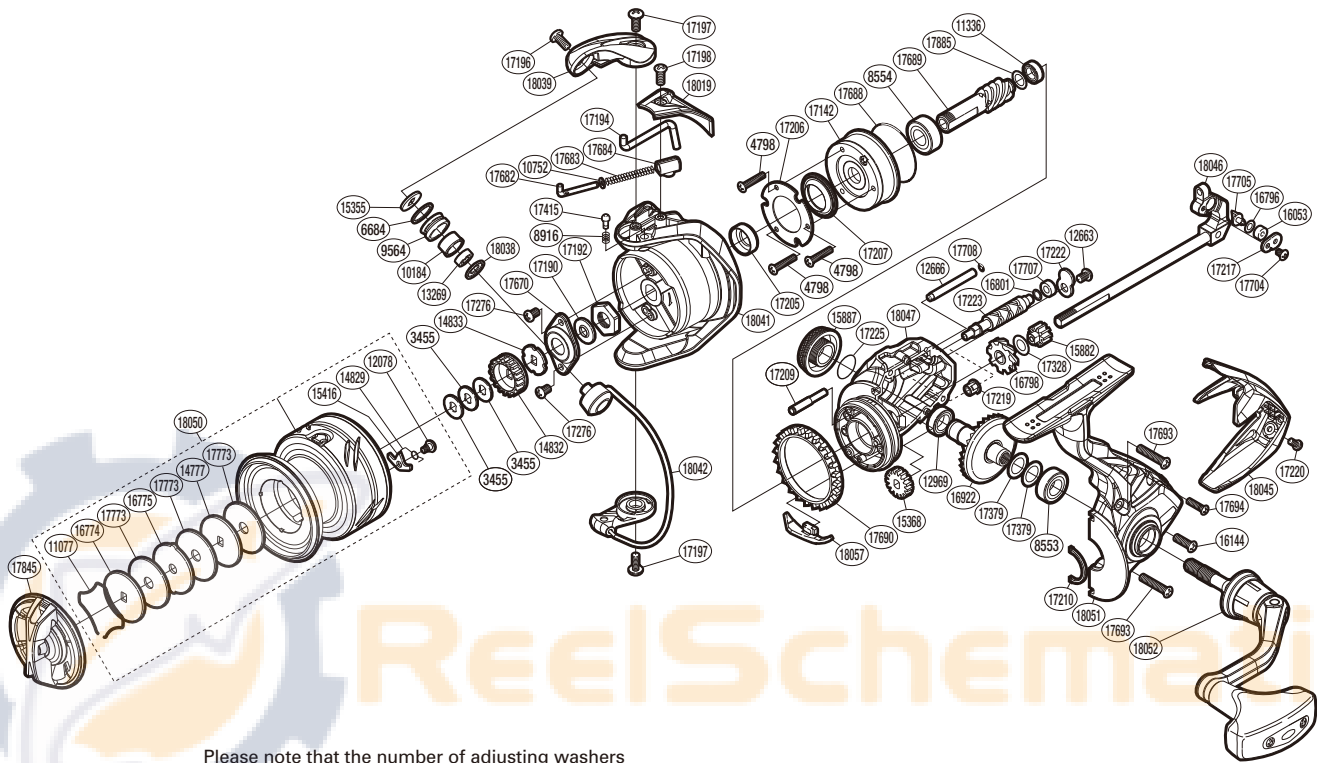

## ULT-C3000FB

Please note that the number of adjusting washers may not be the same as shown in the exploded views. (51SF03E029X) (Adjustment will vary with each individual product.)

Part No.	Description	Part No.	Description	Part No.	Description
RD 3455	Spool Washer	RD16796	Spacer	RD17684	Bail Spring Seat
RD 4798	Screw	RD16798	Idle Gear B (Large)	RD17688	O Ring
RD 6684	Line Roller Spacer	RD16801	Washer	RD17689	Pinion Gear
RD 8553	Ball Bearing	RD16922	Drive Gear	RD17690	Friction Ring
RD 8554	Ball Bearing	RD17142	Roller Clutch Assembly	RD17693	Screw
RD 8916	Click Spring	RD17190	Bearing Water Proof	RD17694	Screw
RD 9564	Line Roller	RD17192	Rotor Nut	RD17704	Screw
RD10184	Line Roller Bushing	RD17194	Bail Trip Lever	RD17705	Oscillating Pawl
RD10752	Bail Spring Guide A Support	RD17196	Screw	RD17707	Worm Bushing
RD11077	Drag Washers Retainer	RD17197	Screw	RD17708	O Ring
RD11336	Ball Bearing	RD17198	Screw	RD17773	Drag Washer
RD12078	Screw	RD17205	Rotor Ring	RD17845	Drag Knob
RD12663	Screw	RD17206	Roller Clutch Reinforce	RD17885	Washer
RD12666	Oscillating Guide A	RD17207	Roller Clutch Water Proof	RD18019	Bail Spring Cover
RD12969	Ball Bearing	RD17209	Idle Gear B Shaft	RD18038	Line Roller Support B
RD13269	Ball Bearing	RD17210	Flange Water Proof	RD18039	Bail Arm
RD14777	Key Washer	RD17217	Oscillating Pawl Cover	RD18041	Rotor
RD14829	Drag Click Spring	RD17219	Worm Bushing (Front)	RD18042	Bail Assembly
RD14832	Spool Support A	RD17220	Screw	RD18045	Rear Protector
RD14833	Spool Support B	RD17222	Worm Shaft Retainer	RD18046	Main Shaft Assembly
RD15355	Line Roller Washer	RD17223	Worm Shaft	RD18047	Body
RD15368	Idle Gear	RD17225	O Ring	RD18050	Spool Assembly
RD15416	Drag Click	RD17276	Screw	RD18051	Side Cover
RD15882	Idle Gear B (Small)	RD17328	Washer	RD18052	Handle Assembly
RD15887	Handle Screw Cap	RD17379	Washer	RD18057	Bail Trip Strike
RD16053	Oscillating Slider Bushing	RD17415	Click Pin		
RD16144	Screw	RD17670	Rotor Nut Lock Plate		
RD16774	Key Washer	RD17682	Bail Spring Guide A		
RD16775	Eared Washer	RD17683	Bail Spring	RD18054	Anti Line Slip Sticker